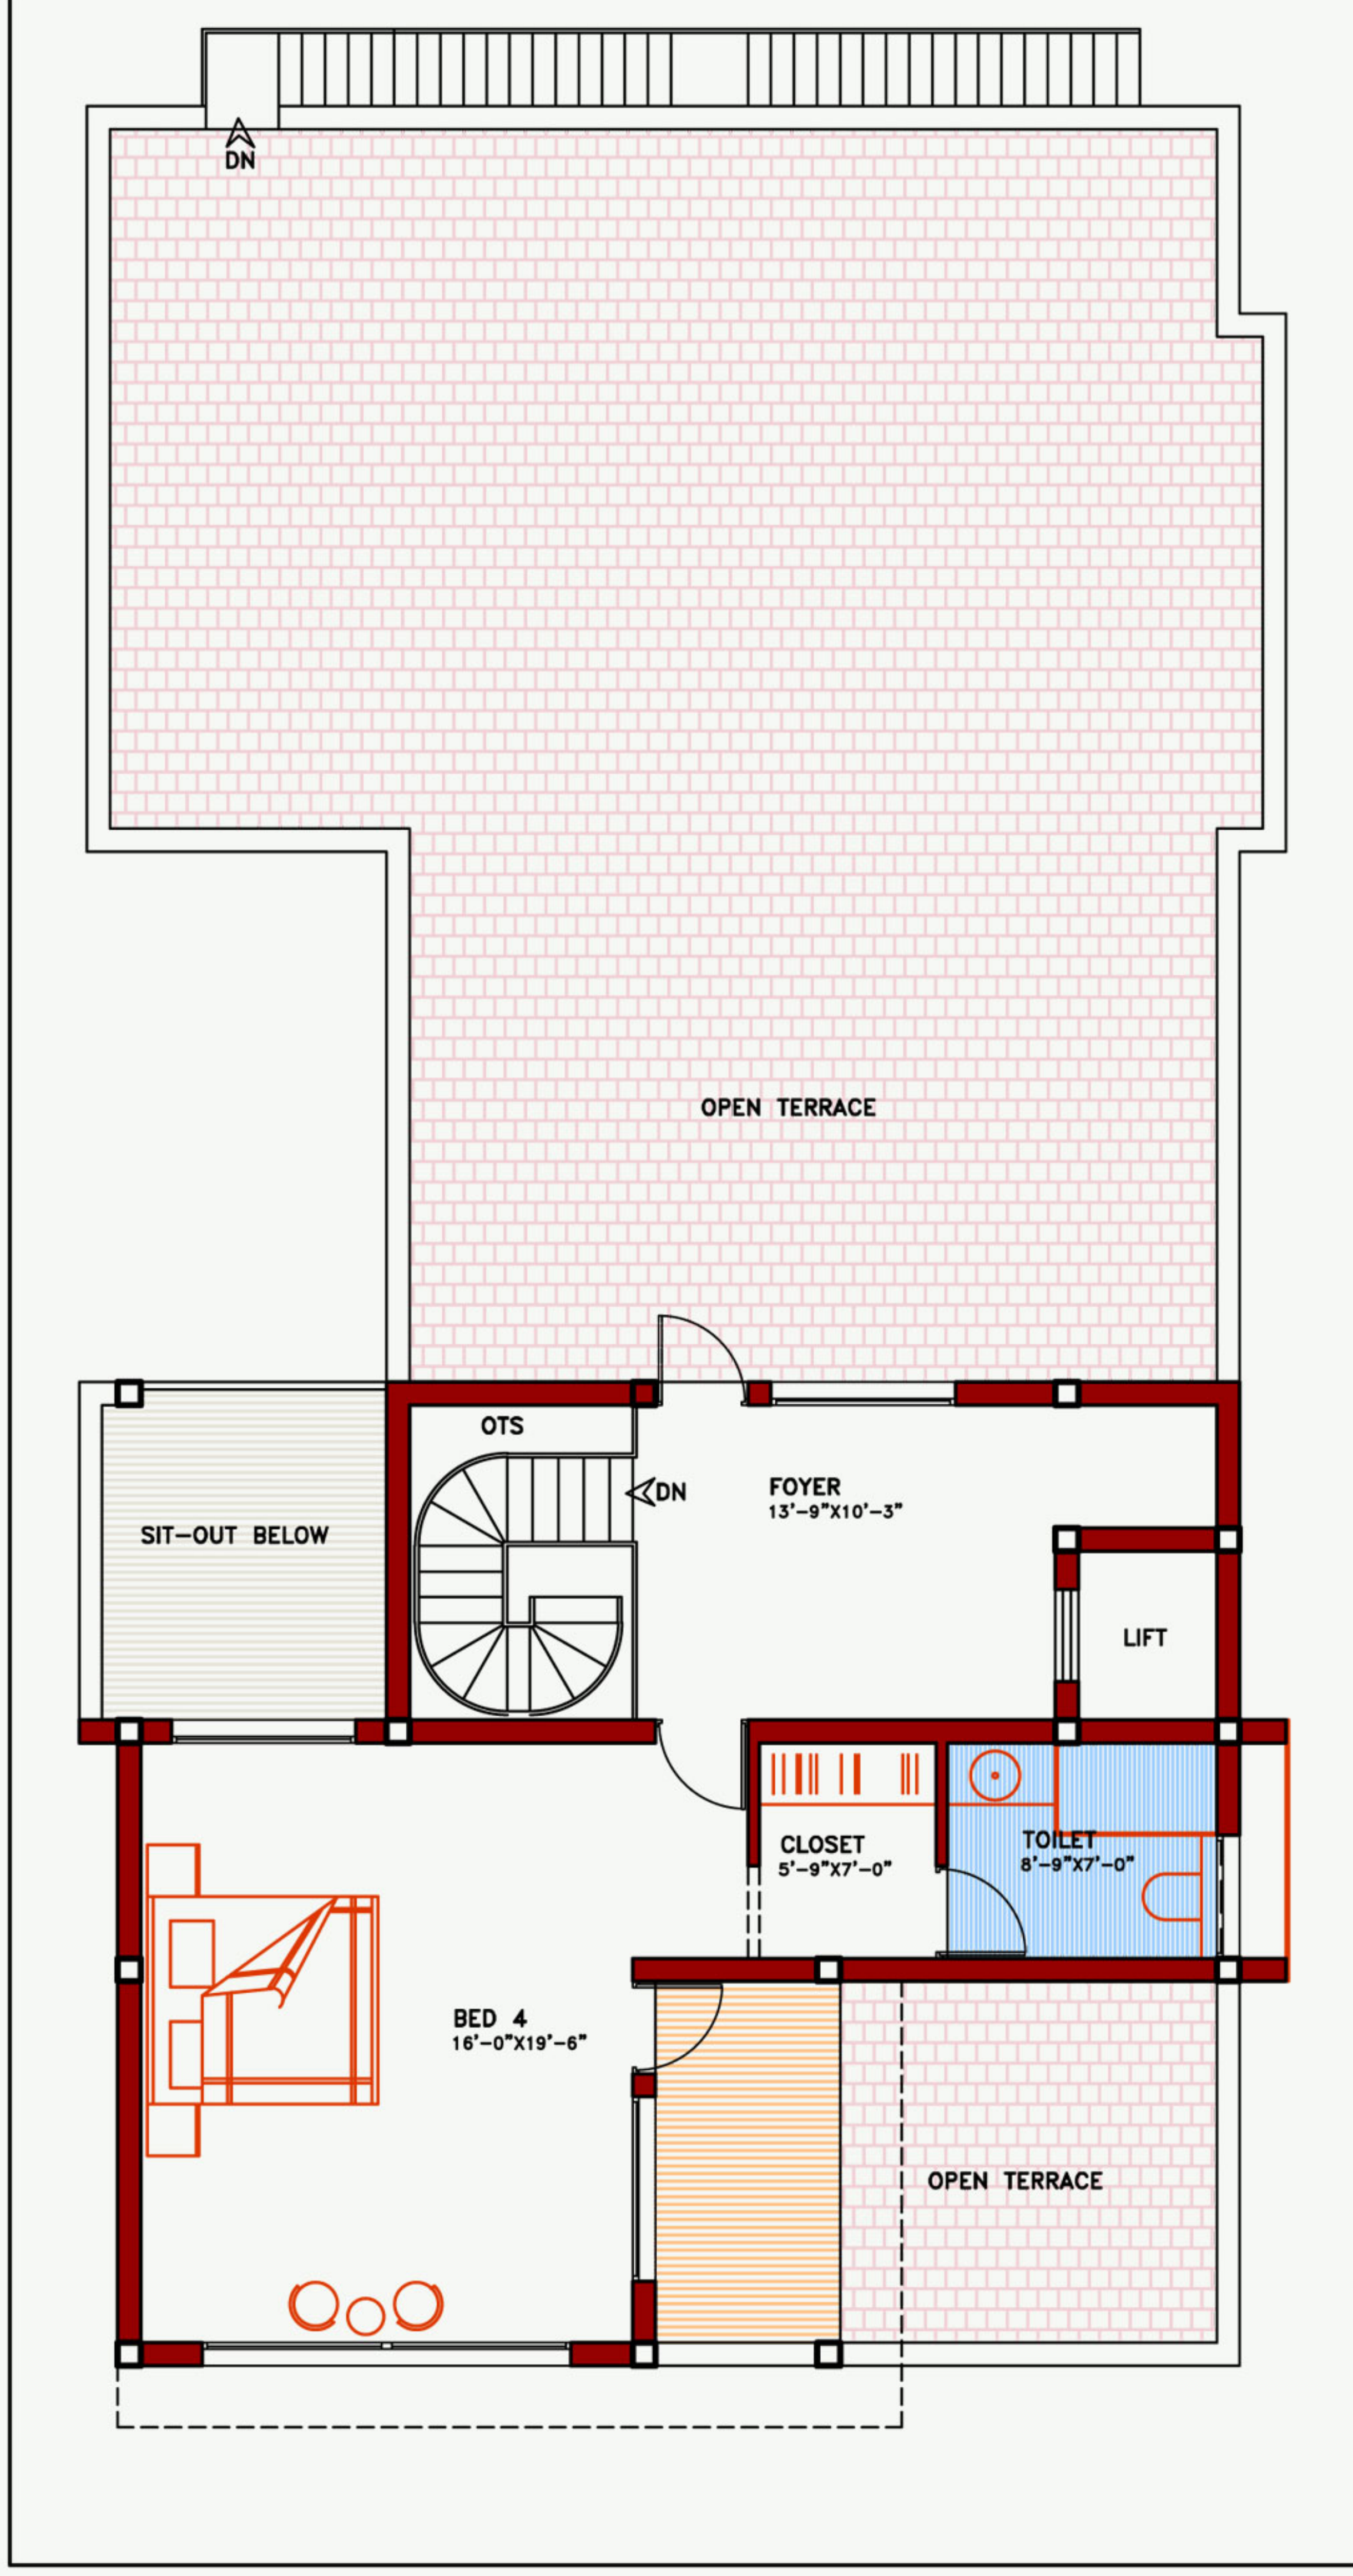

ECR ELITE

CELEBRATE LUXURY

SECOND FLOOR PLAN
PLINTH AREA-909 SQFT

PROPOSED RESIDENCE FOR Mr.SRIKANTH RAMANATHAN
AT KRISHNA ESTATE, UTHANDI, CHENNAI.

ARCHITECT:R.SIRAM
JAYANTA
ARCHITECTURE
AND INTERIORS
044-24341895