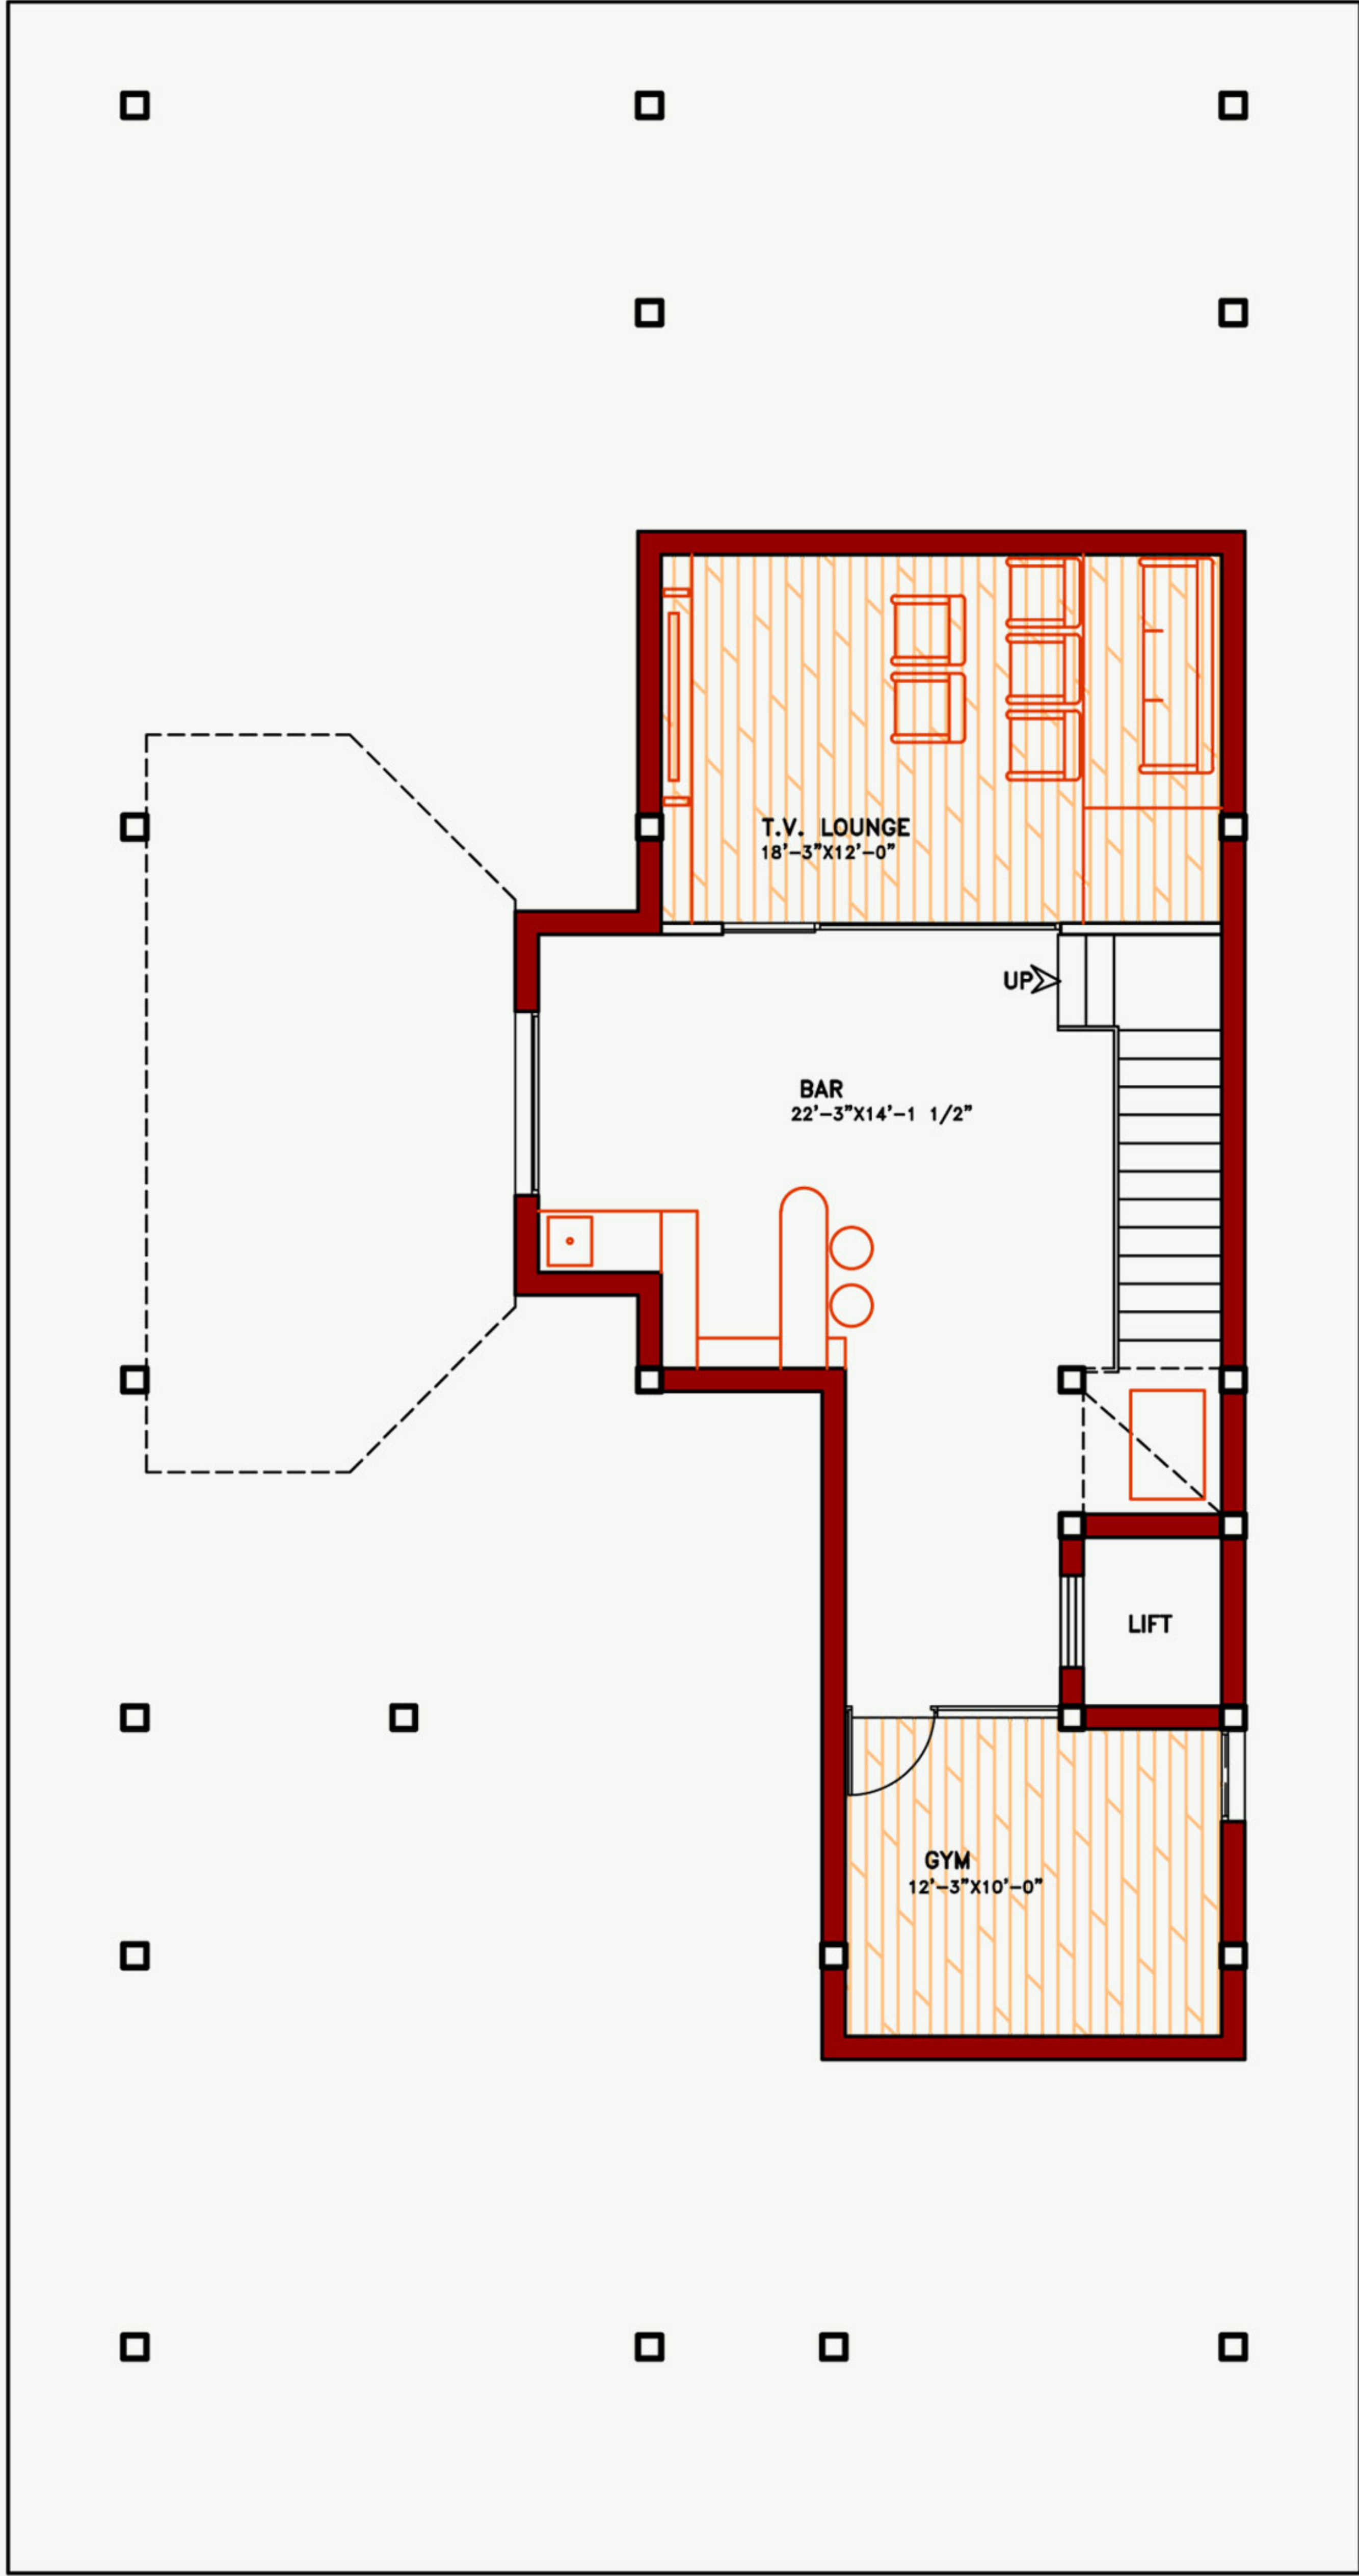

ECR ELITE

CELEBRATE LUXURY

BASEMENT FLOOR PLAN
PLINTH AREA-902 SQFT

PROPOSED RESIDENCE FOR Mr.SRIKANTH RAMANATHAN
AT KRISHNA ESTATE, UTHANDI, CHENNAI.

ARCHITECT:R.SRIRAM
JAYANTA
ARCHITECTURE
AND INTERIORS
044-24341895