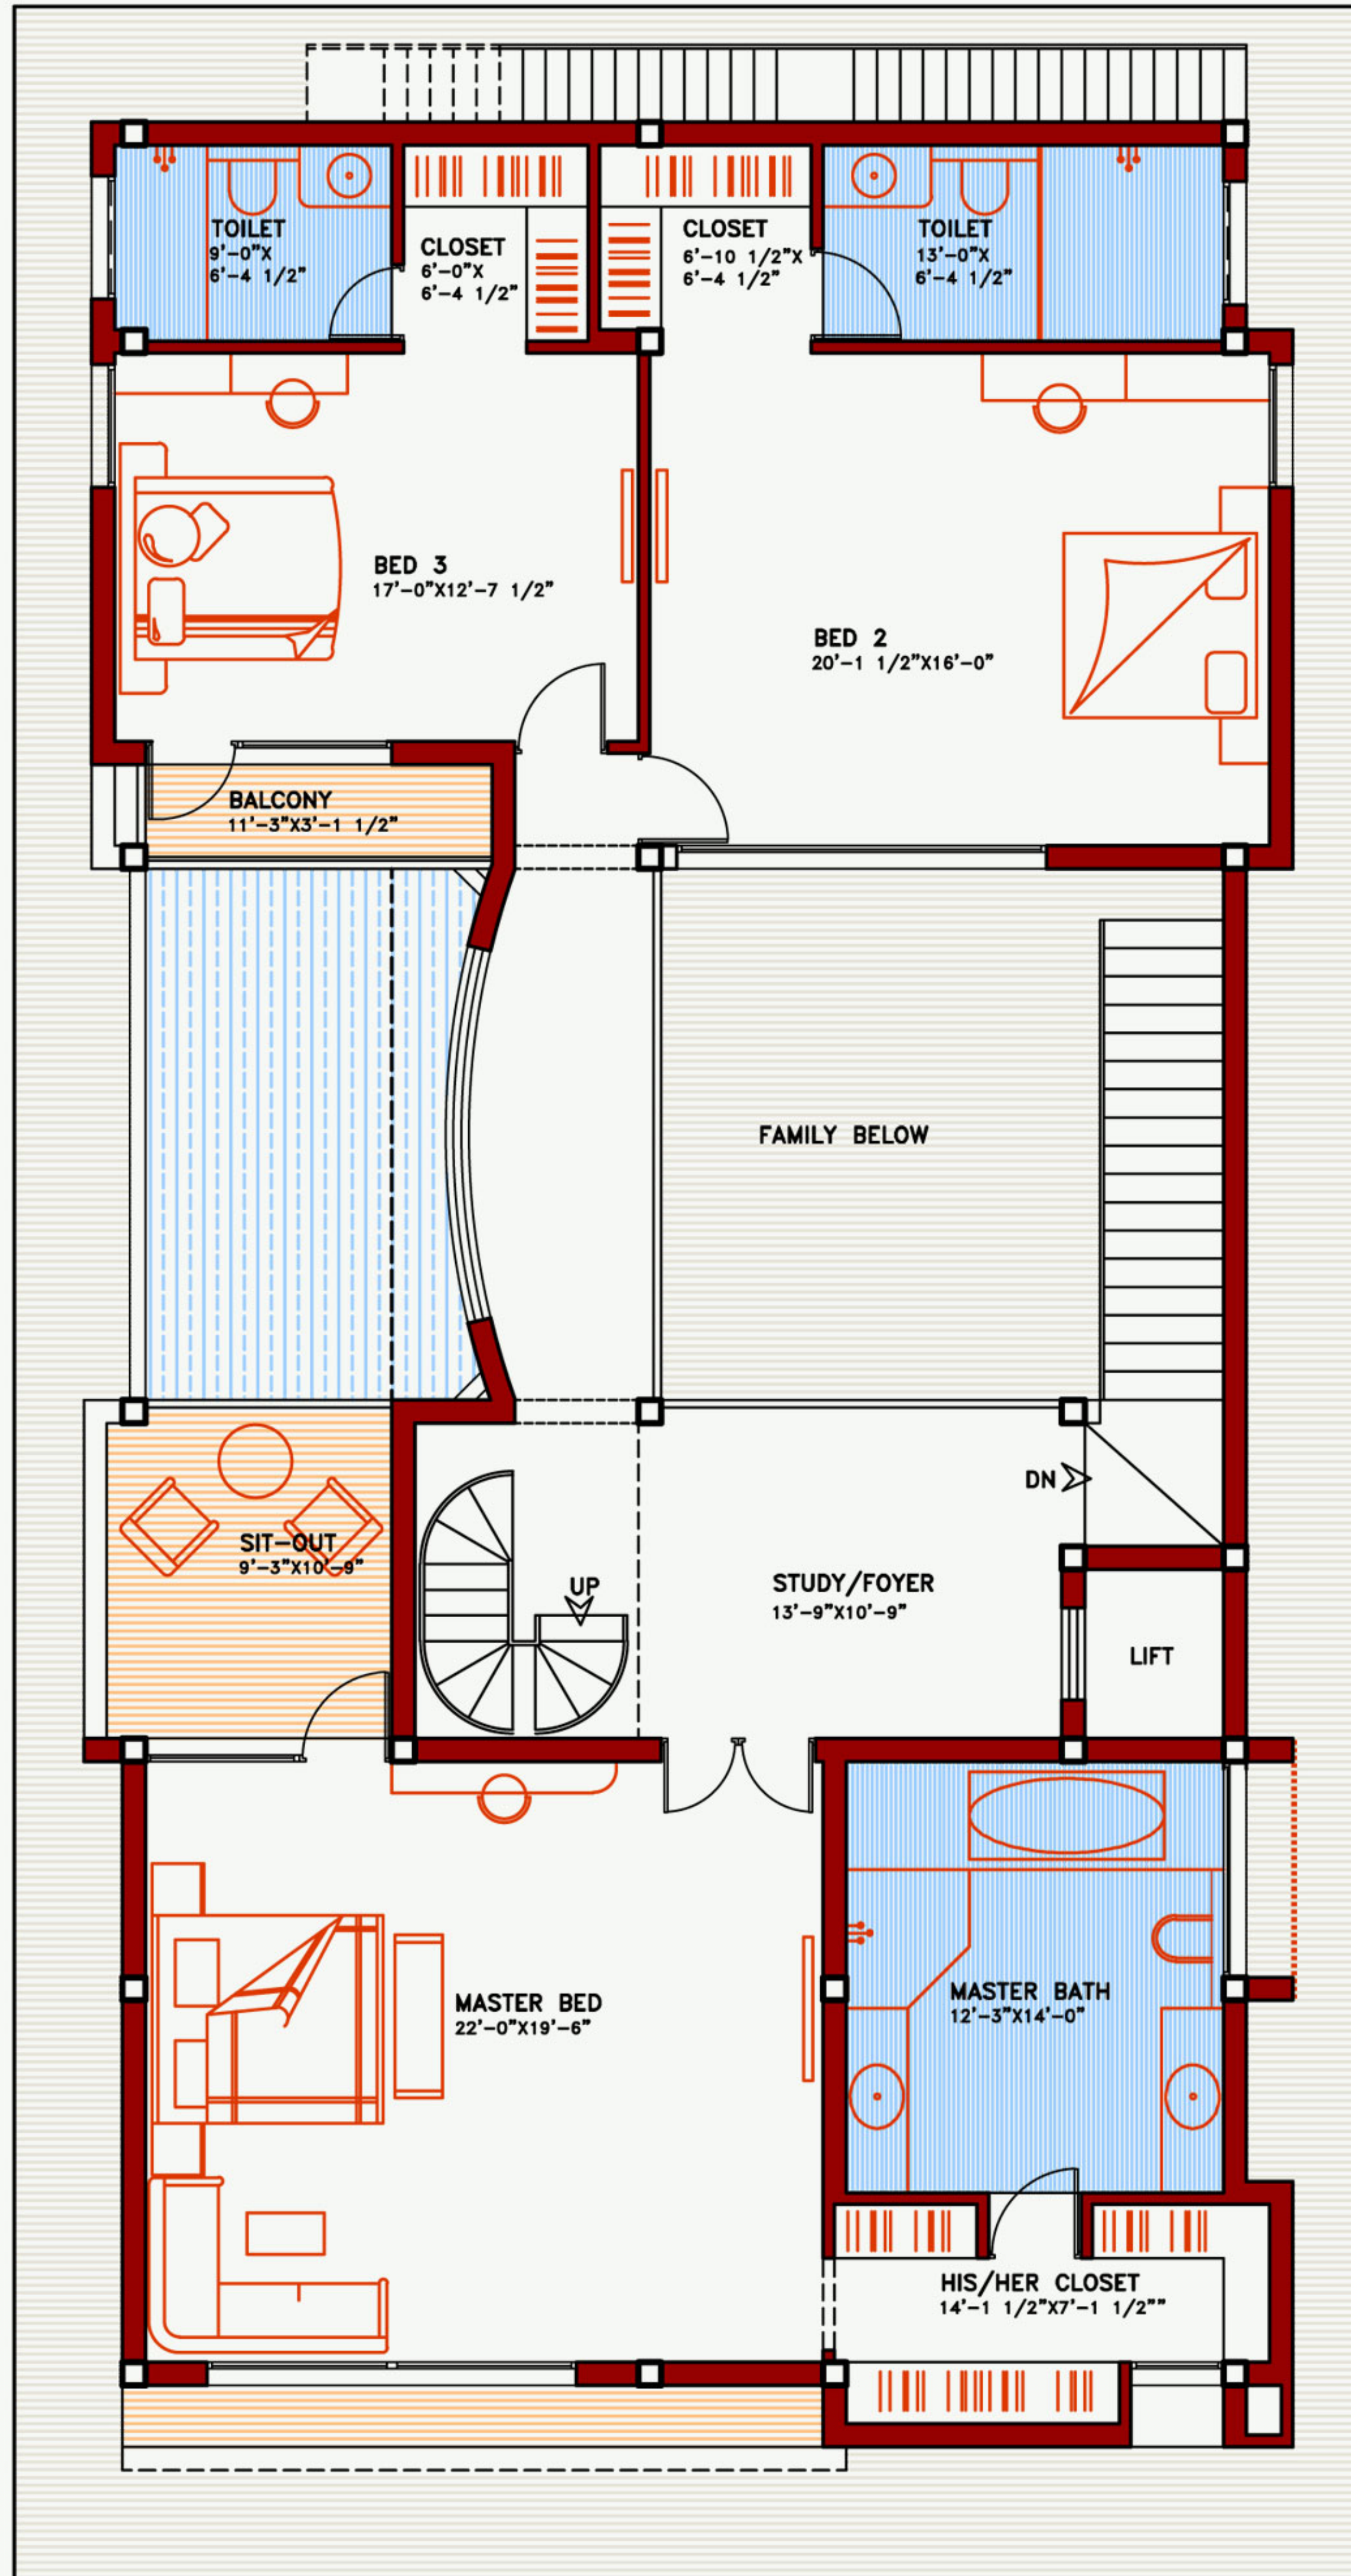

ECR ELITE

CELEBRATE LUXURY

FIRST FLOOR PLAN
PLINTH AREA-2282 SQFT

PROPOSED RESIDENCE FOR Mr.SRIKANTH RAMANATHAN
AT KRISHNA ESTATE, UTHANDI, CHENNAI.

ARCHITECT:R.SRIRAM
JAYANTA
ARCHITECTURE
AND INTERIORS
044-24341895