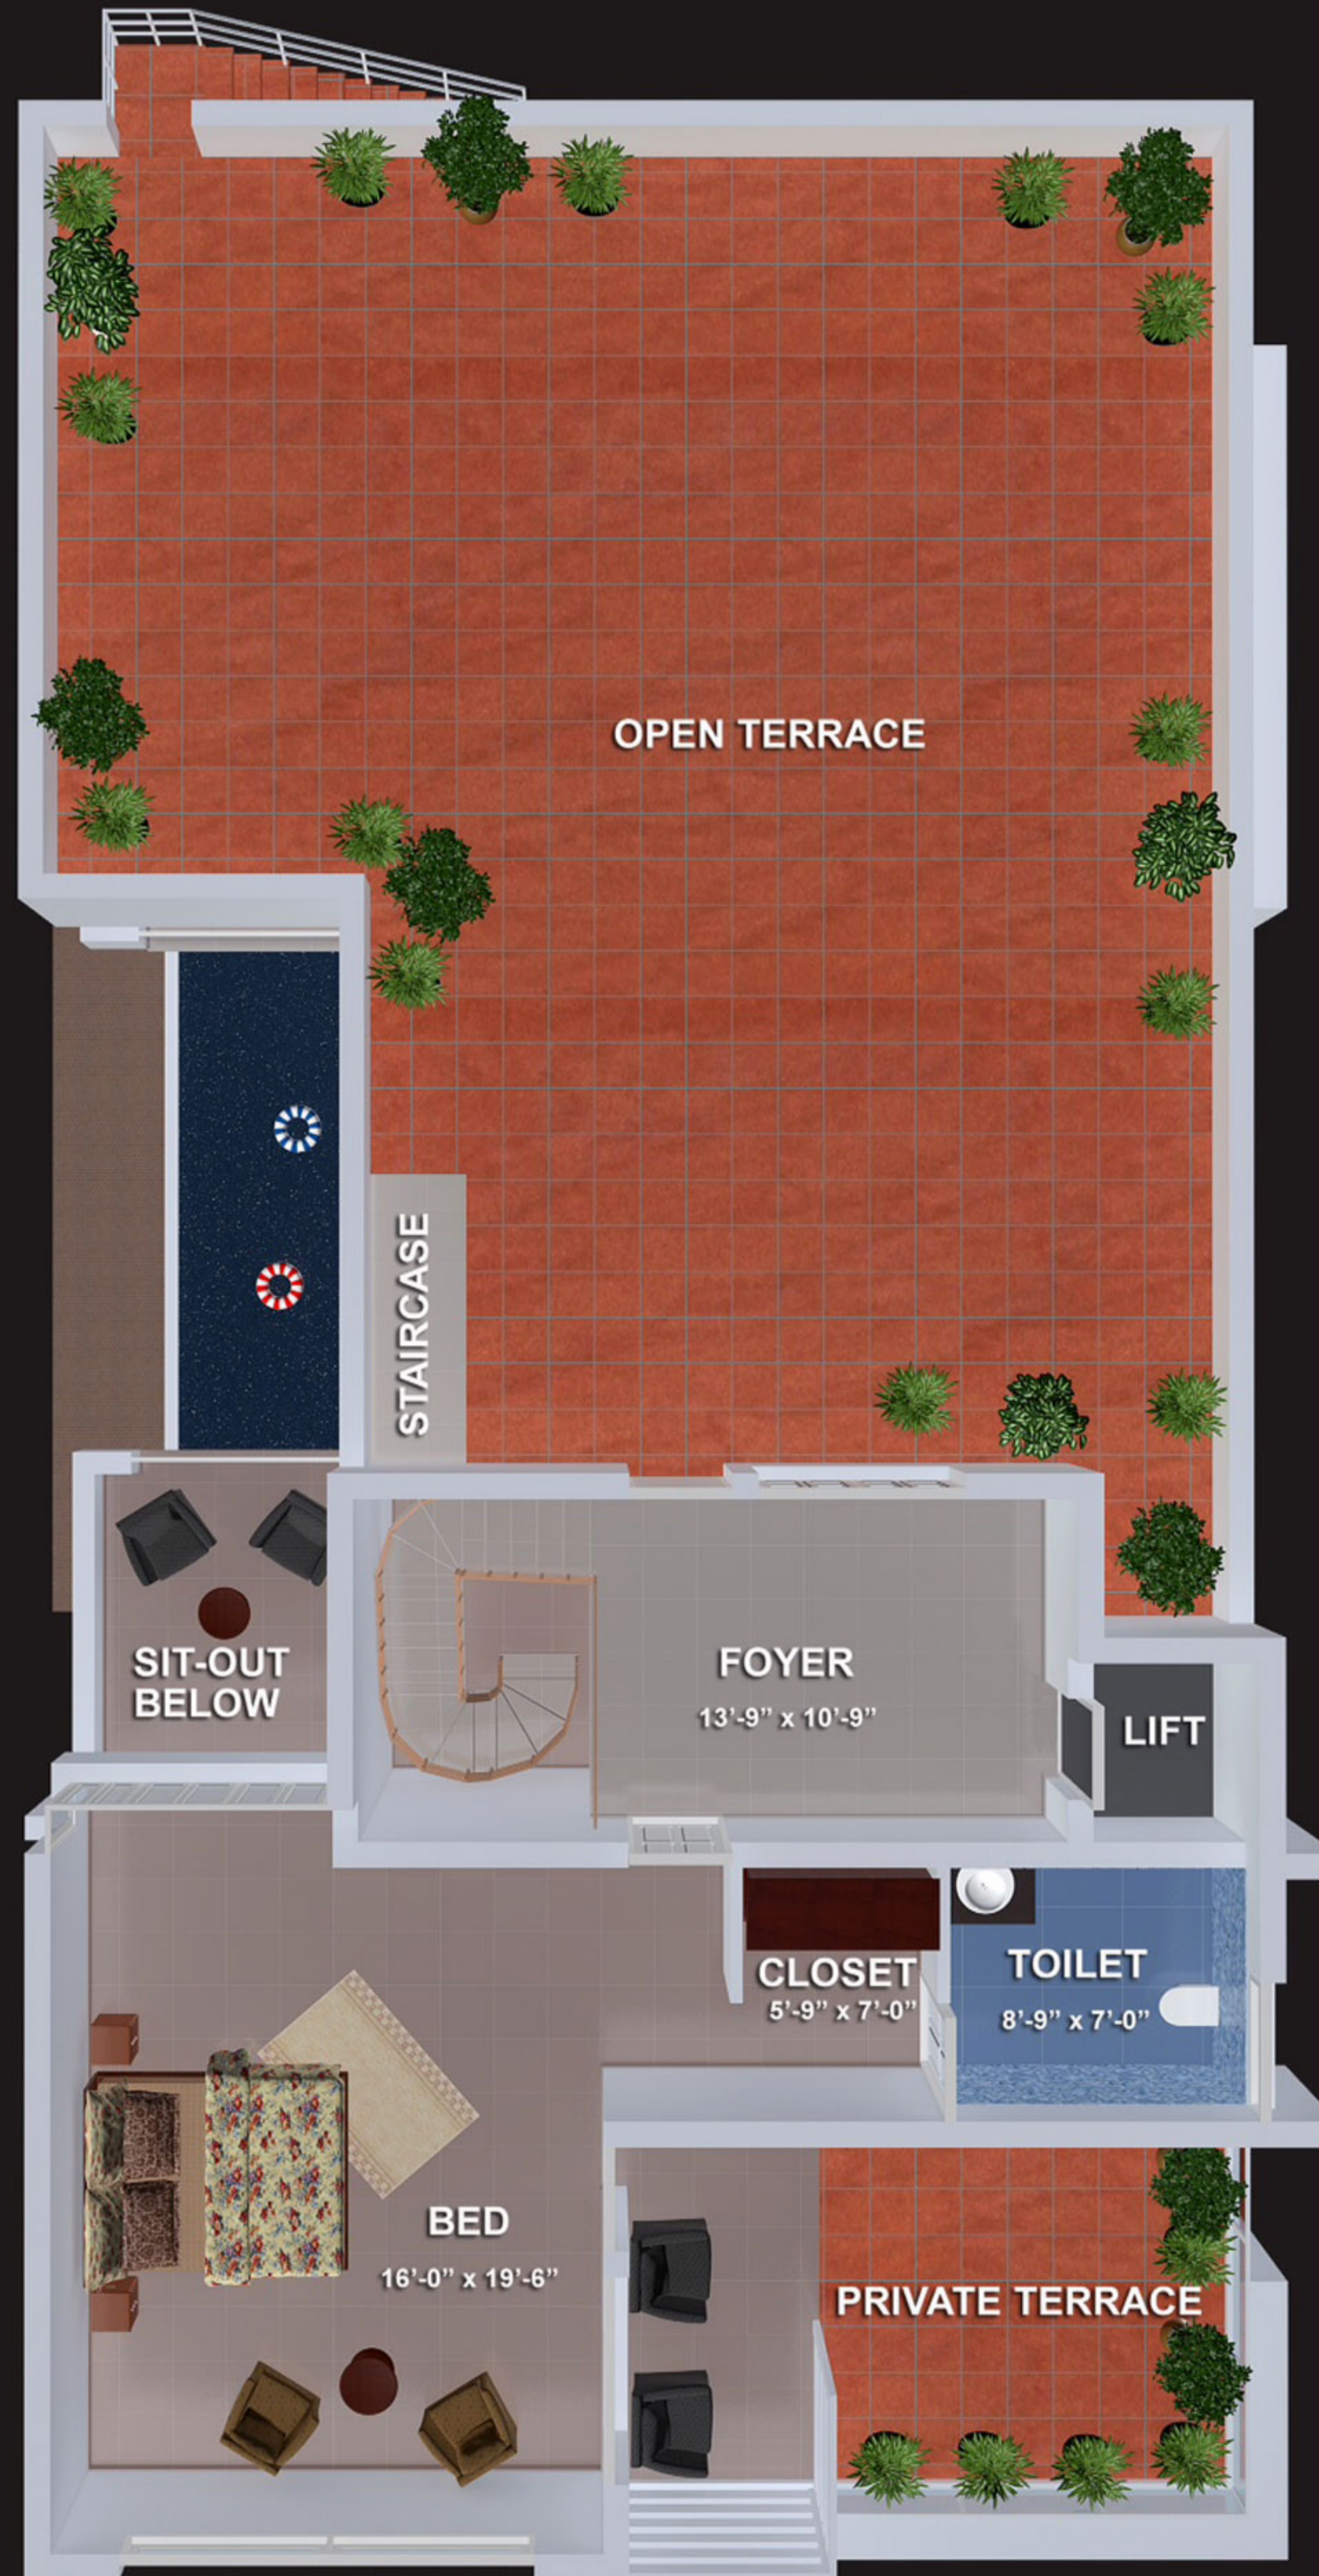

ECR ELITE

CELEBRATE LUXURY

SECOND FLOOR PLAN

Proposed residence for Ms. RAJESWARI, Ms. SRIBALA,
Ms. LAKKSHMI at Krishna Estate, Uthandi, Chennai.

Architect: R. Sriram, JAYANTA Architecture & Interiors,
T. Nagar, Chennai.